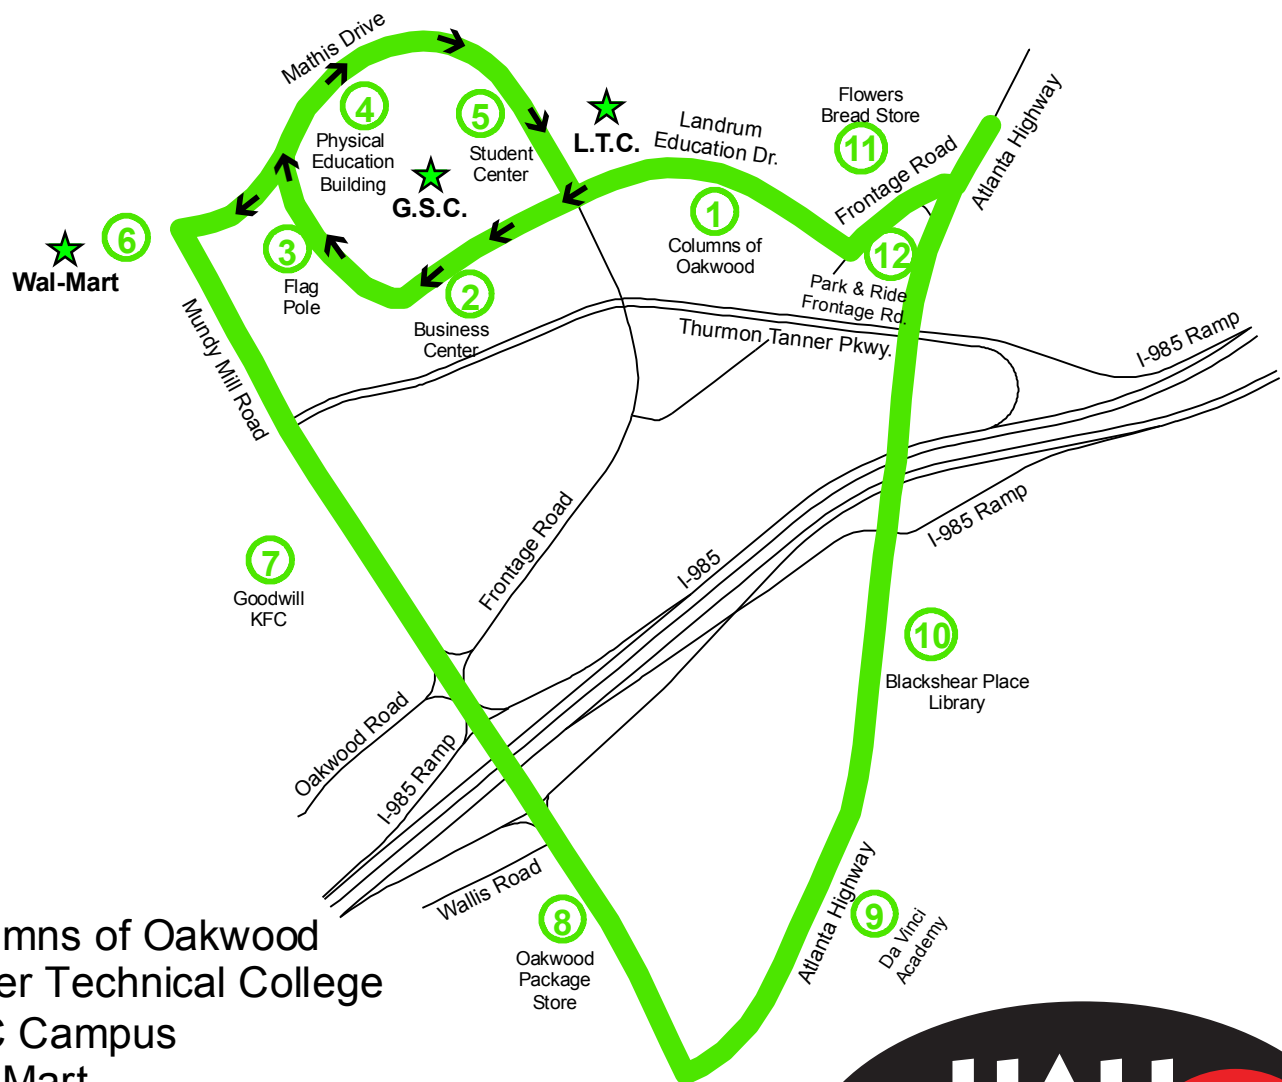

HALL AREA TRANSIT

ROUTE 7

GAINESVILLE STATE COLLEGE- LANIER TECHNICAL COLLEGE- BLACKSHEAR PLACE LIBRARY

- Columns of Oakwood
- Lanier Technical College
- GSC Campus
- Wal-Mart
- Goodwill
- Oakwood Package Store
- Da Vinci Academy
- Blackshear Place Library
- Flowers Bread Store
- Park & Ride